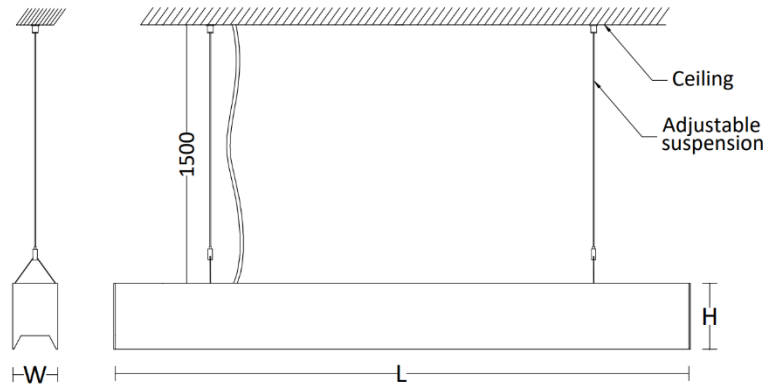

GROOV

Groov is an ingenious lighting solution that seamlessly blends form and function. This linear fixture features a unique deep-recessed profile, offering ample illumination while effectively eliminating any uncomfortable glare. The compact 60mm design ensures a sleek, modern look while delivering unmatched uniformity in light distribution. With zero light leak, Groov guarantees high visual comfort, providing a smooth and consistent lighting experience. Its subtle yet powerful presence makes it an ideal choice for spaces where both aesthetics and functionality are key. Perfect for residential and commercial interiors, Groov enhances the ambiance of any room, offering an exceptional lighting solution that prioritizes both performance and design.

Technical Info

Type of light source	LED
CCT	3k 4k 5.7k
Power	11/22/33/44 W
Lumen Output	80/90 lm/W
Power Voltage	AC140-270V
Body	Aluminium
Input Frequency	50 Hz
Driver	Integral
Diffuser	N/A
IP rating	IP 20
Optics Distribution	Opal/MPO
System efficacy	80/90 lm/W
Product Size	W - 60mm, H - 90mm
Installation Type	Suspended

L	591mm	1176mm	1761mm	2346mm
W	60mm	60mm	60mm	60mm
H	90mm	90mm	90mm	90mm